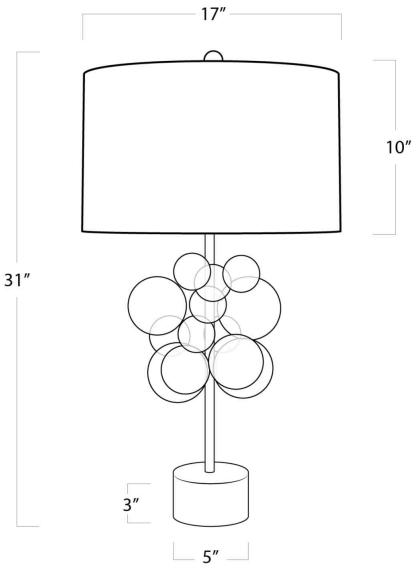

REGINA ANDREW

DETROIT

SPECIFICATION SHEET

Bubbles Table Lamp (Clear) 13-1400CLR

HEIGHT	31
WIDTH	17
DEPTH	17
SHADE DIMS	17 x 17 x 10
SHADE COLOR	Natural Linen
BULB QTY	1
BULB TYPE	A Type Medium Base (E26)
SOCKET	E26 3-Way Cast Turn Knob
WATTAGE	3-Way 100 Watt Max
WIRING TYPE	Standard
MATERIAL	Glass
FINISH	Clear
NOTES	8 ft of cord
FREIGHT ONLY	No