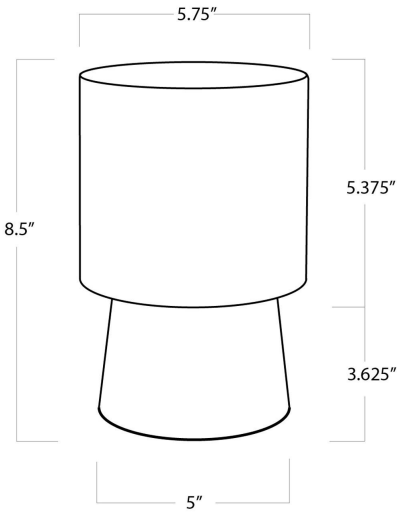

REGINA ANDREW

DETROIT

SPECIFICATION SHEET

Hazel Alabaster Uplight
13-1305

HEIGHT	8.5
WIDTH	5.75
DEPTH	5.75
SHADE DIMS	N/A
SHADE COLOR	N/A
BULB QTY	1
BULB TYPE	B Type Candelabra Base (E12)
SOCKET	E12 Candelabra w Line Switch
WATTAGE	25 Watt Max
WIRING TYPE	Standard
MATERIAL	Alabaster
FINISH	Natural Stone
NOTES	8 ft of cord
FREIGHT ONLY	No