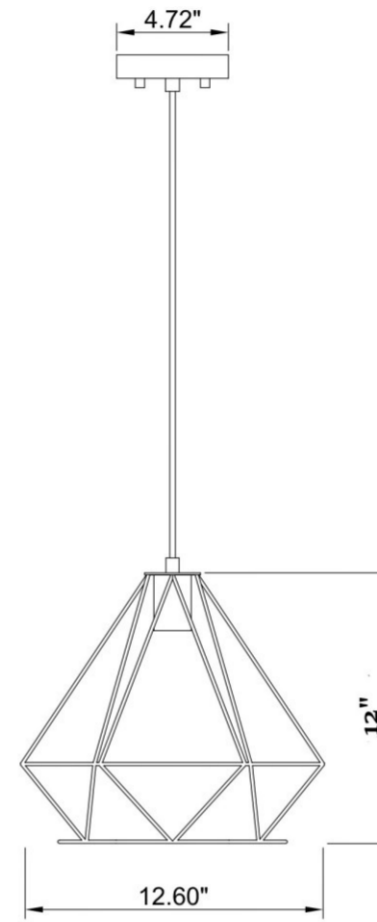

ITEM NO
P1419BK

SPECIFICATION DETAILS

Finish	Black
Fixture Dimension	Dia12.6" X H12"
Light Source	Medium base E26
Wattage	1 X Max E26/60W
Voltage	120V
Location	Dry
Wire length	72" Max.
Warranty	5-year fixture warranty
Canopy dimensions	Dia4.72"