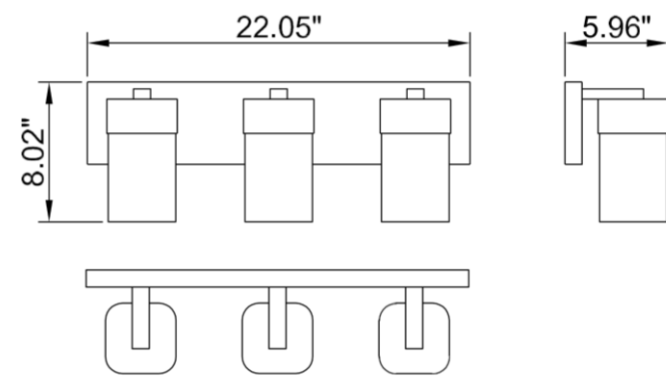

ITEM NO  
VL1352-3CH

SPECIFICATION DETAILS

Finish	Chrome
Fixture Dimension	L 22.05" x W 5.96" x H 8.02"
Light Source	Medium Base E26
Wattage	3 X E26 Maximum 60W
Voltage	120V
Hang direction.	Upward or Downward
Location	Damp/Dry
Warranty	5-year fixture warranty
Shade	Clear Glass