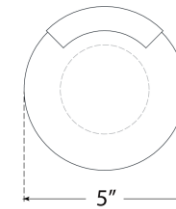

TEAR SHEET

Melange 9" Rechargeable Floating Disc Accent Lamp

Item # KW 3105AB-ALB

Designer: Kelly Wearstler

Height: 9.25"

Width: 5"

Base: 2.75" Round

Finishes: AB, BZ, PN

Trim Options: ALB

Lightsource: Dedicated LED w/ Touch Dimmer at Back of Body

Wattage: 2w (200lm)

Weight: 4 Pounds

Note: Battery Operated | Alabaster is a Natural Stone | Variations in Color and Texture are Expected

Top View

Side View

Front View