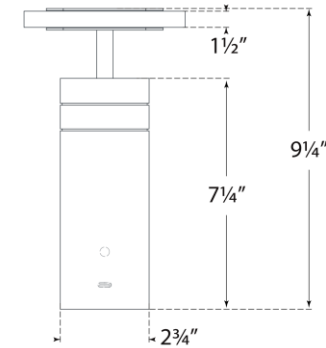

TEAR SHEET

Melange 9" Rechargeable Floating Disc Accent Lamp

Item # KW 3105AB-ALB

Designer: Kelly Wearstler

Height: 9.25"

Width: 5"

Base: 2.75" Round

Finishes: AB, BZ, PN

Trim Options: ALB

Lightsource: Dedicated LED w/ Touch Dimmer at Back of Body

Wattage: 2w (200lm)

Weight: 4 Pounds

Note: Battery Operated | Alabaster is a Natural Stone | Variations in Color and Texture are Expected

Top View

Side View

Front View