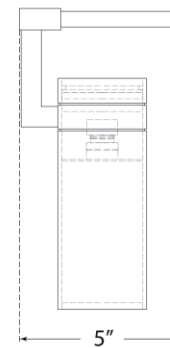

TEAR SHEET

Melange 9" Rechargeable Floating Disc Accent Lamp

Item # KW 3105AB-ALB

Designer: Kelly Wearstler

Height: 9.25"

Width: 5"

Base: 2.75" Round

Finishes: AB, BZ, PN

Trim Options: ALB

Lightsource: Dedicated LED w/ Touch Dimmer at Back of Body

Wattage: 2w (200lm)

Weight: 4 Pounds

Note: Battery Operated | Alabaster is a Natural Stone | Variations in Color and Texture are Expected

Top View

Side View

Front View